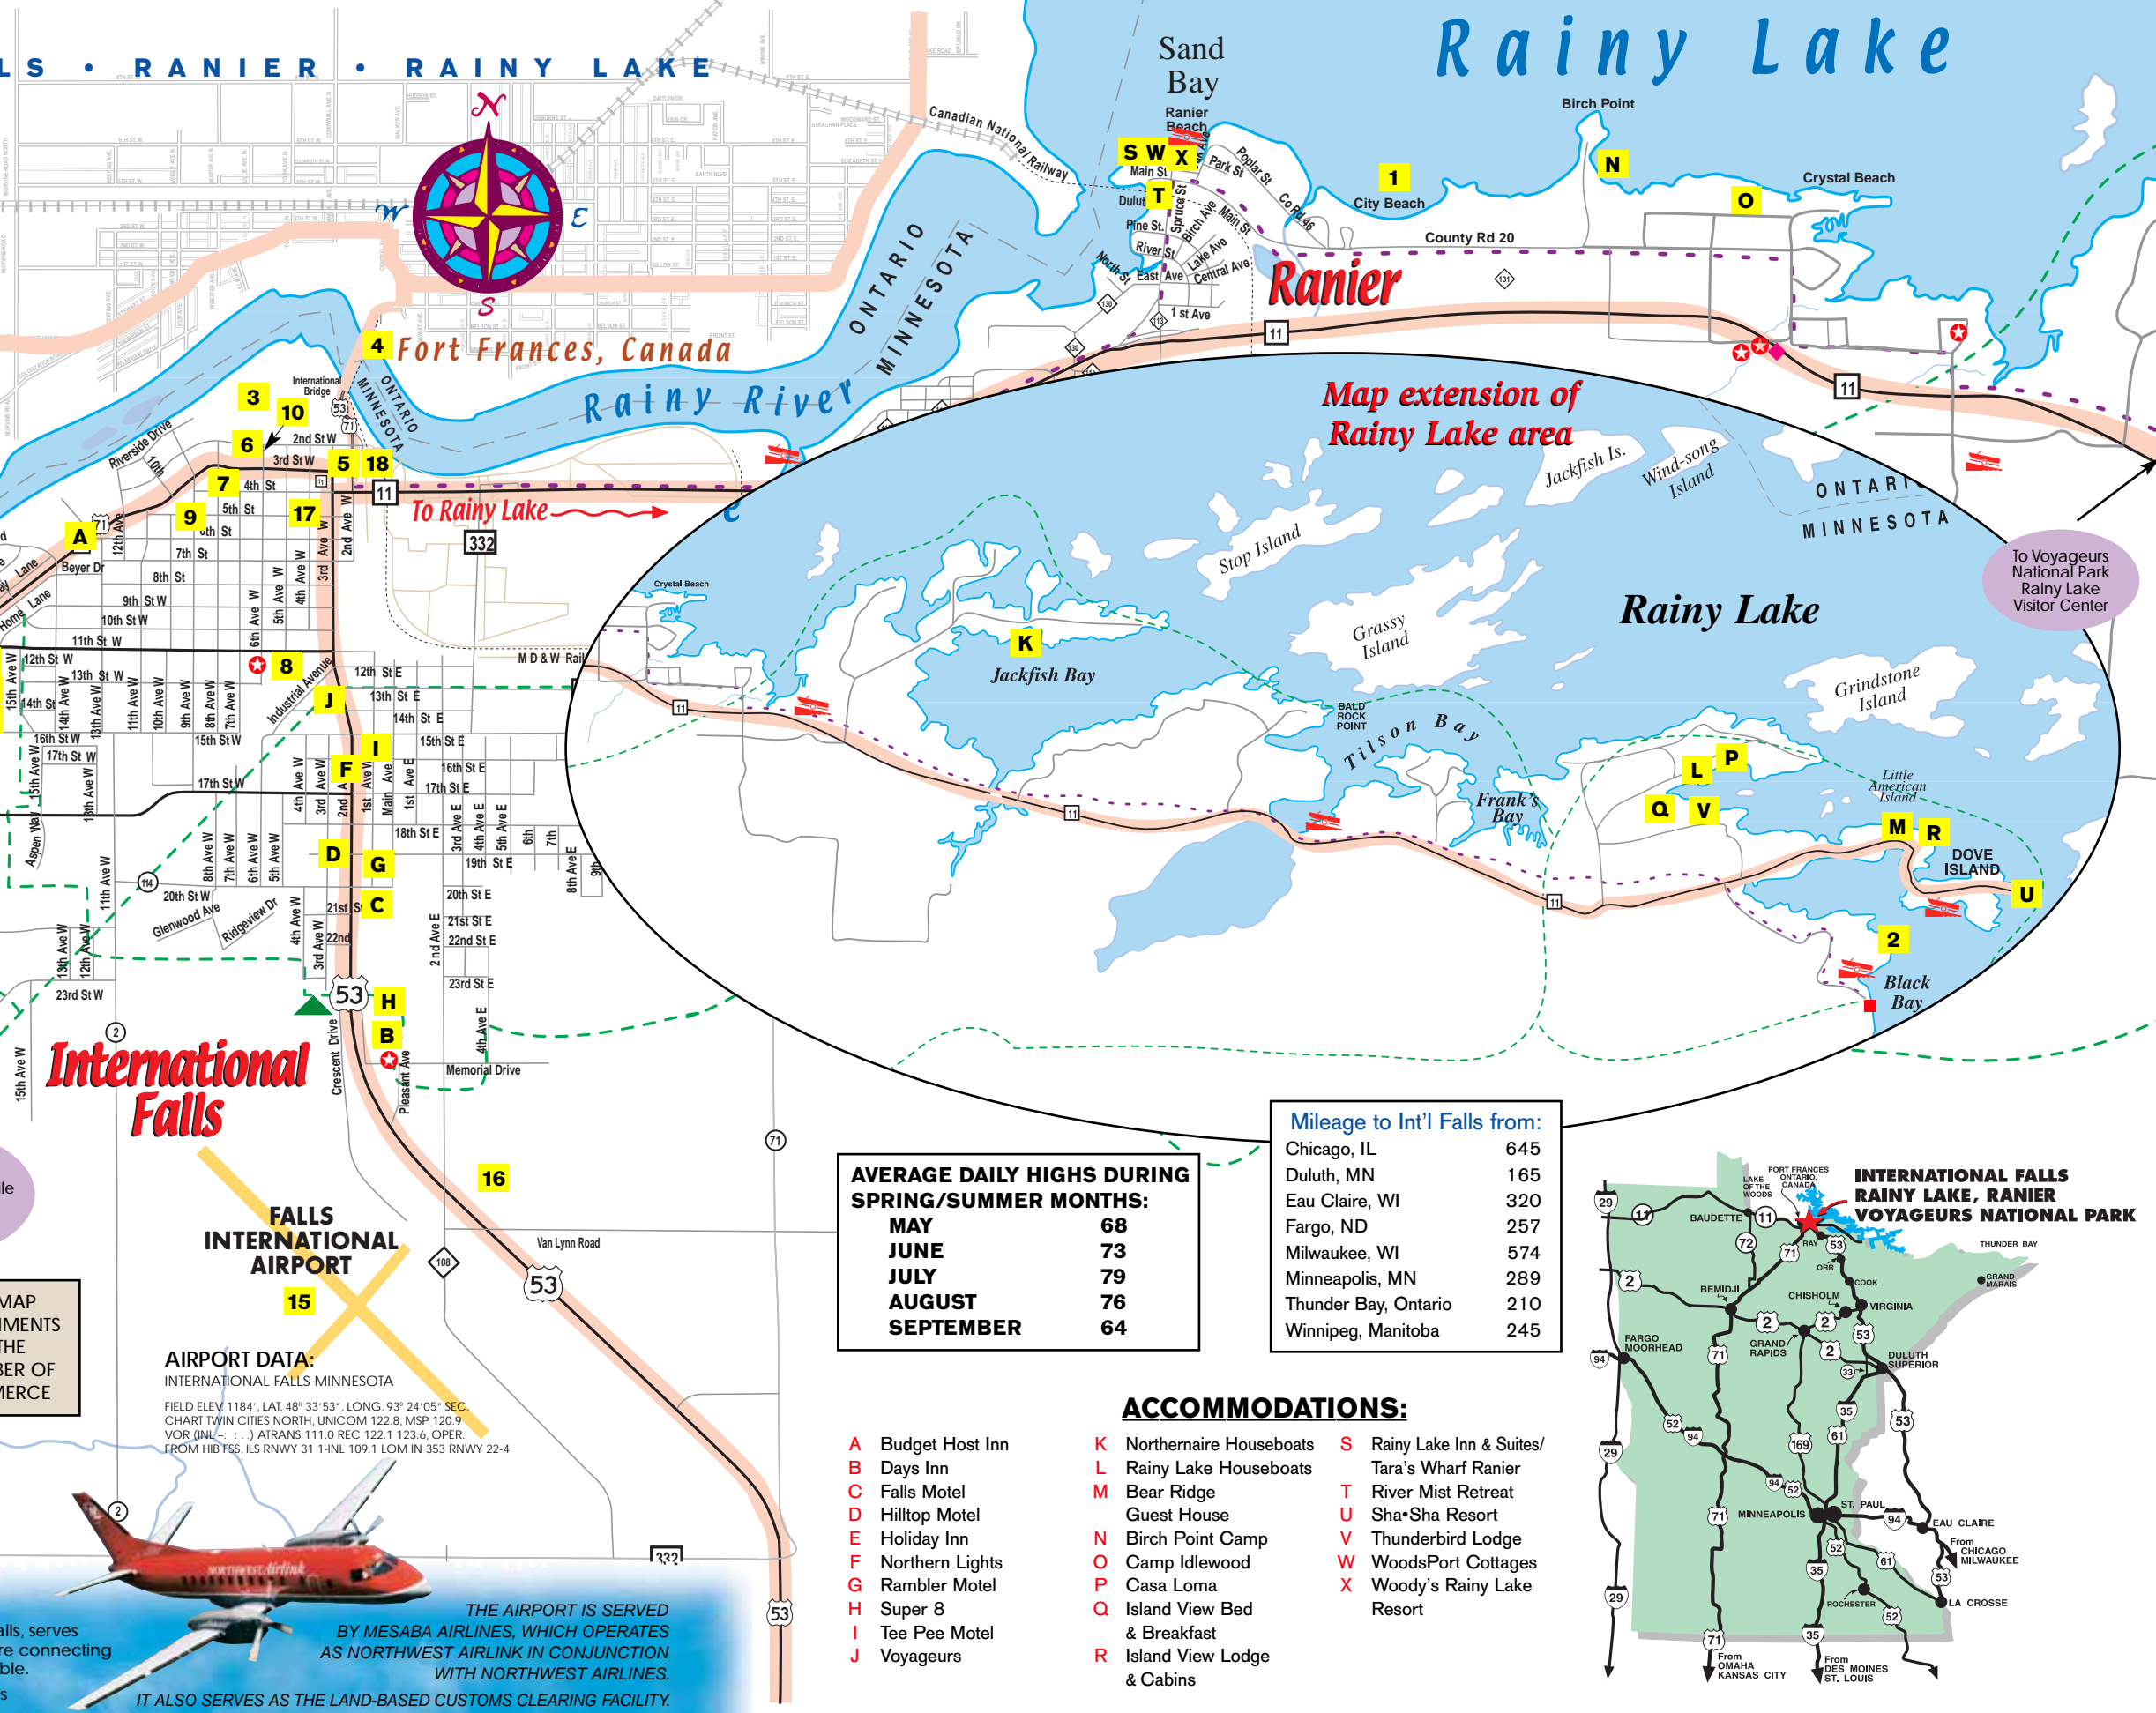

THE AIRPORT IS SERVED BY MESABA AIRLINES, WHICH OPERATES AS NORTHWEST AIRLINK IN CONJUNCTION WITH NORTHWEST AIRLINES.

IT ALSO SERVES AS THE LAND-BASED CUSTOMS CLEARING FACILITY.

NORTHWEST AIRLINES 1-800-225-2525

AVERAGE DAILY HIGHS DURING SPRING/SUMMER MONTHS:

MAY	68
JUNE	73
JULY	79
AUGUST	76
SEPTEMBER	64

Mileage to Int'l Falls from:

Chicago, IL	645
Duluth, MN	165
Eau Claire, WI	320
Fargo, ND	257
Milwaukee, WI	574
Minneapolis, MN	289
Thunder Bay, Ontario	210
Winnipeg, Manitoba	245

1. **ACCOMMODATIONS:**
2. A Budget Host Inn
   - B Days Inn
   - C Falls Motel
   - D Hilltop Motel
   - E Holiday Inn
   - F Northern Lights
   - G Rambler Motel
   - H Super 8
   - I Tee Pee Motel
   - J Voyageurs
   - K Nothernaire Houseboats
   - L Rainy Lake Houseboats
   - M Bear Ridge Guest House
   - N Birch Point Camp
   - O Camp Idlewood
   - P Casa Loma
   - Q Island View Bed & Breakfast
   - R Island View Lodge & Cabins
   - S Rainy Lake Inn & Suites/Tara's Wharf Ranier
   - T River Mist Retreat
   - U Sha-Sha Resort
   - V Thunderbird Lodge
   - W WoodsPort Cottages
   - X Woody's Rainy Lake Resort