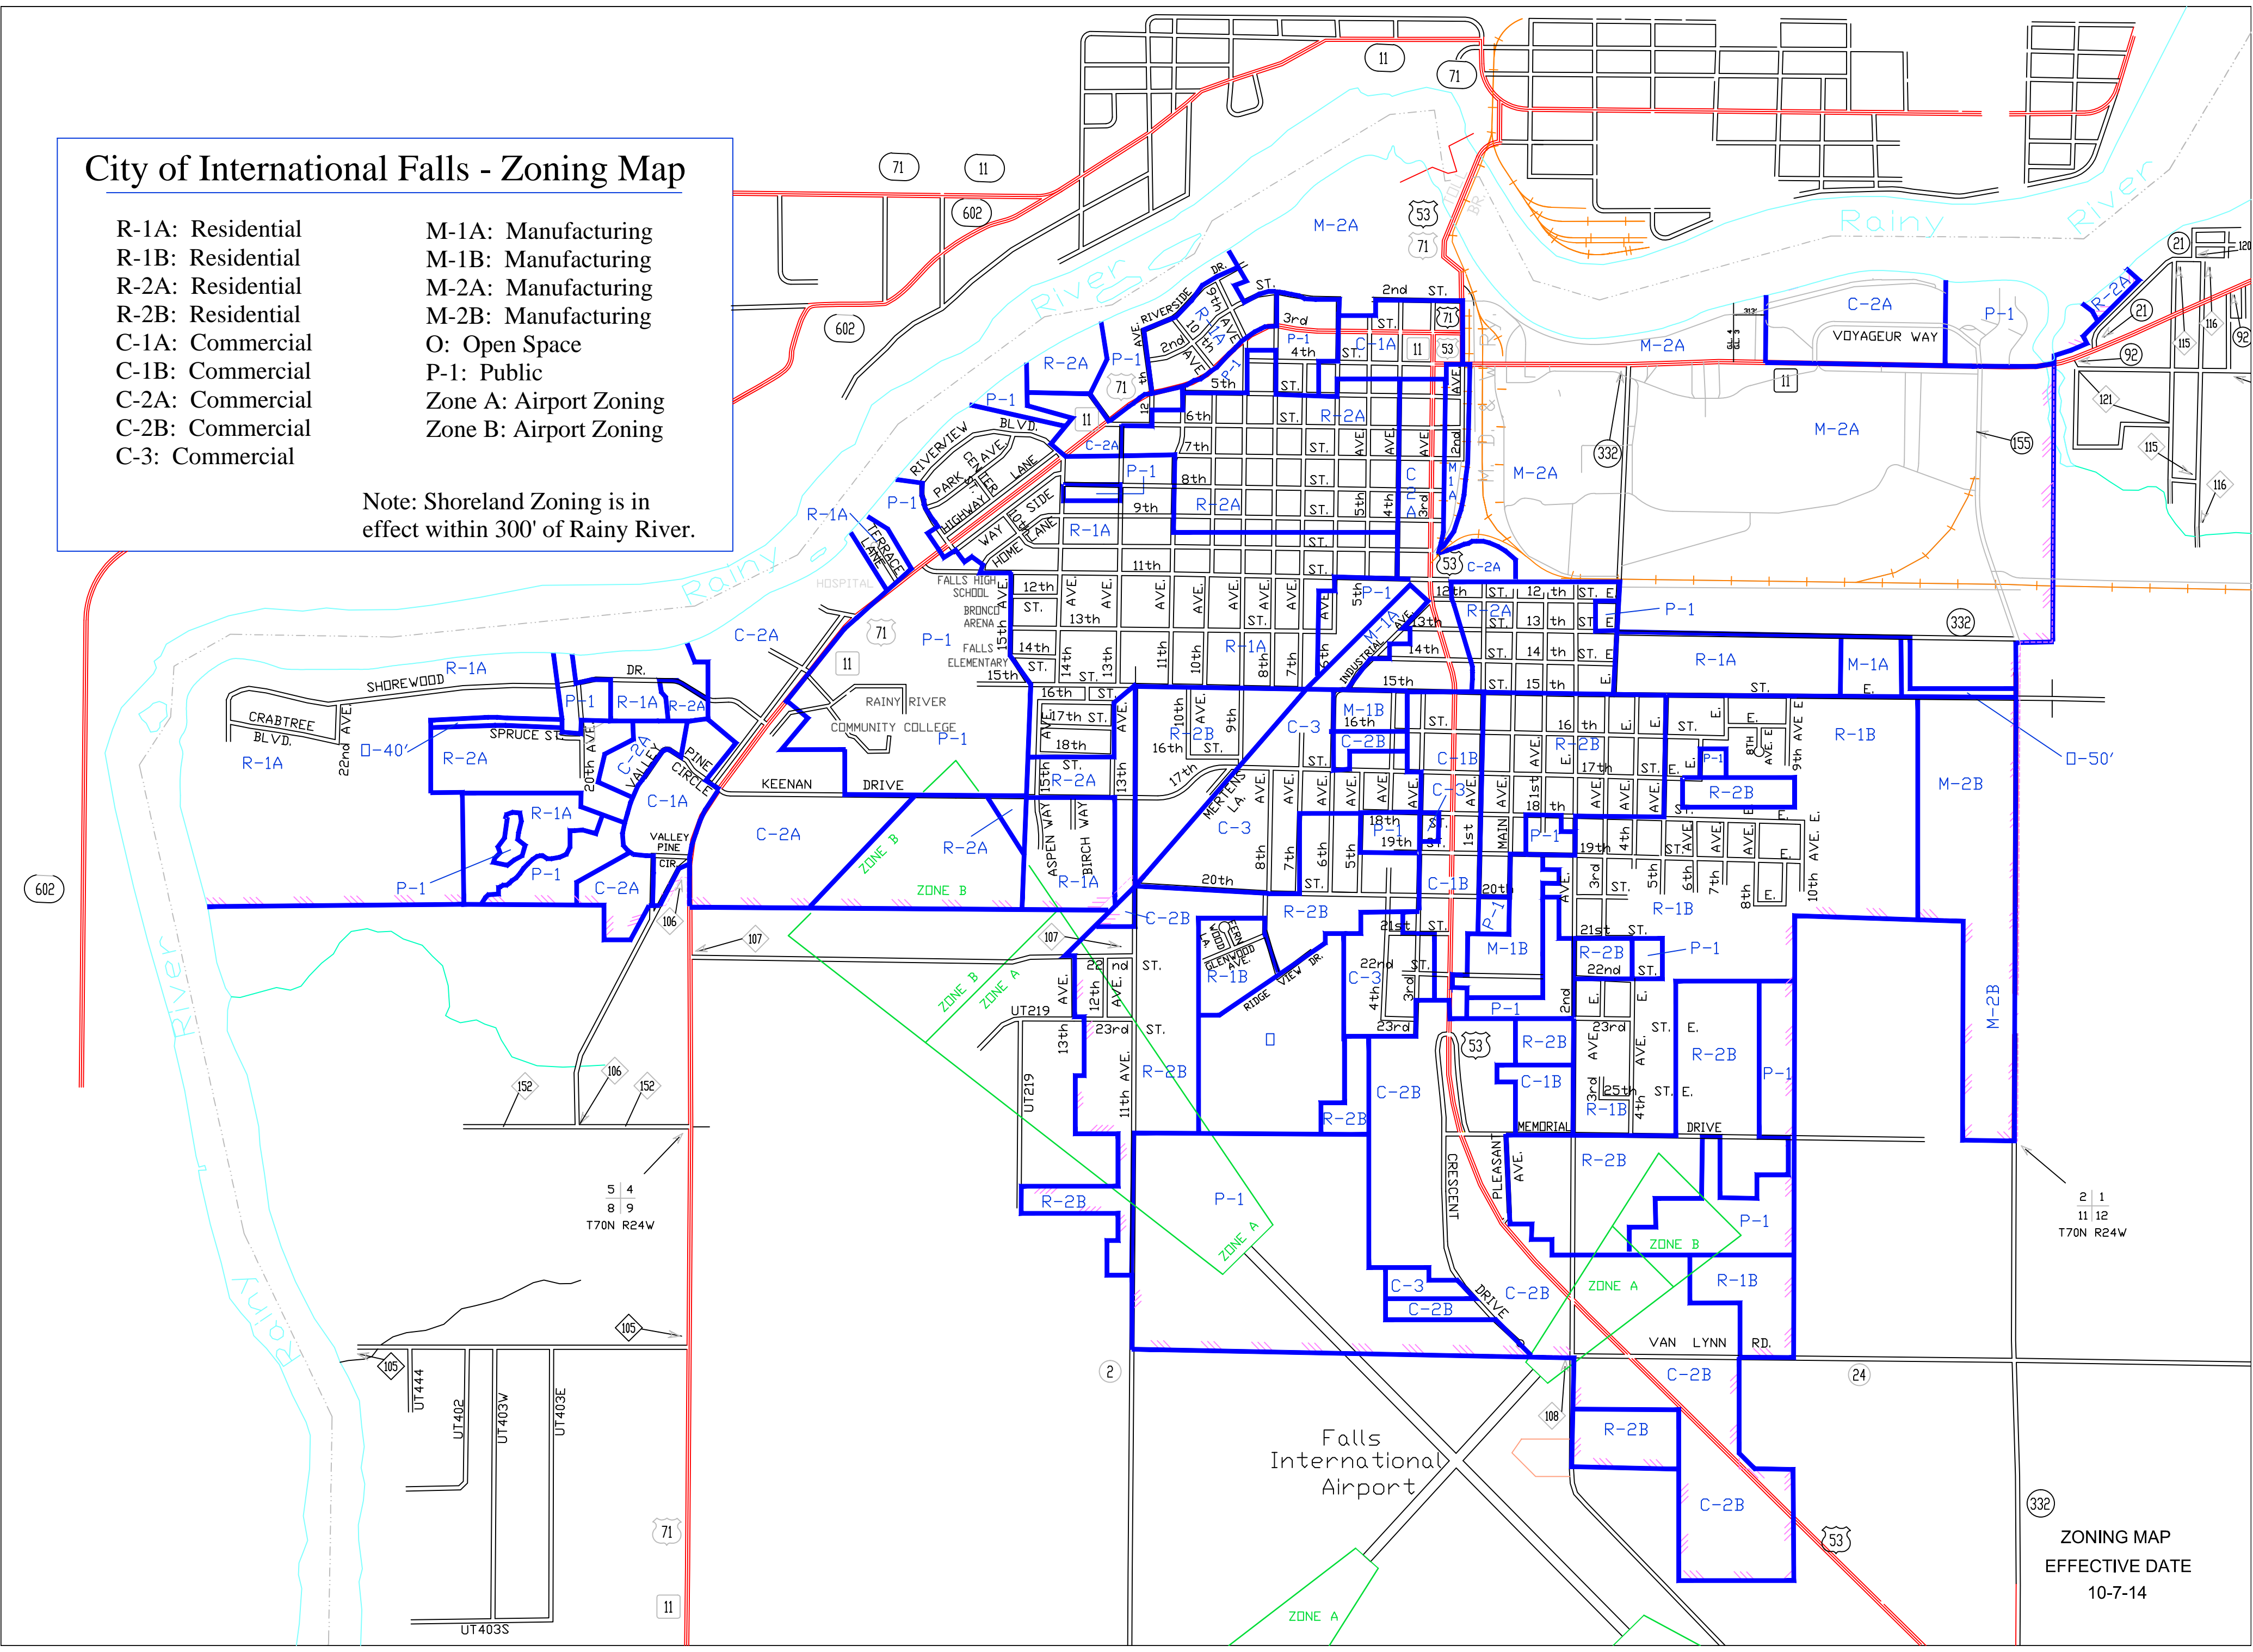

# City of International Falls - Zoning Map

- R-1A: Residential
- R-1B: Residential
- R-2A: Residential
- R-2B: Residential
- C-1A: Commercial
- C-1B: Commercial
- C-2A: Commercial
- C-2B: Commercial
- C-3: Commercial
- M-1A: Manufacturing
- M-1B: Manufacturing
- M-2A: Manufacturing
- M-2B: Manufacturing
- O: Open Space
- P-1: Public
- Zone A: Airport Zoning
- Zone B: Airport Zoning

Note: Shoreland Zoning is in effect within 300' of Rainy River.

5 4  
8 9  
T70N R24W

2 1  
11 12  
T70N R24W

Falls International Airport

ZONING MAP  
EFFECTIVE DATE  
10-7-14